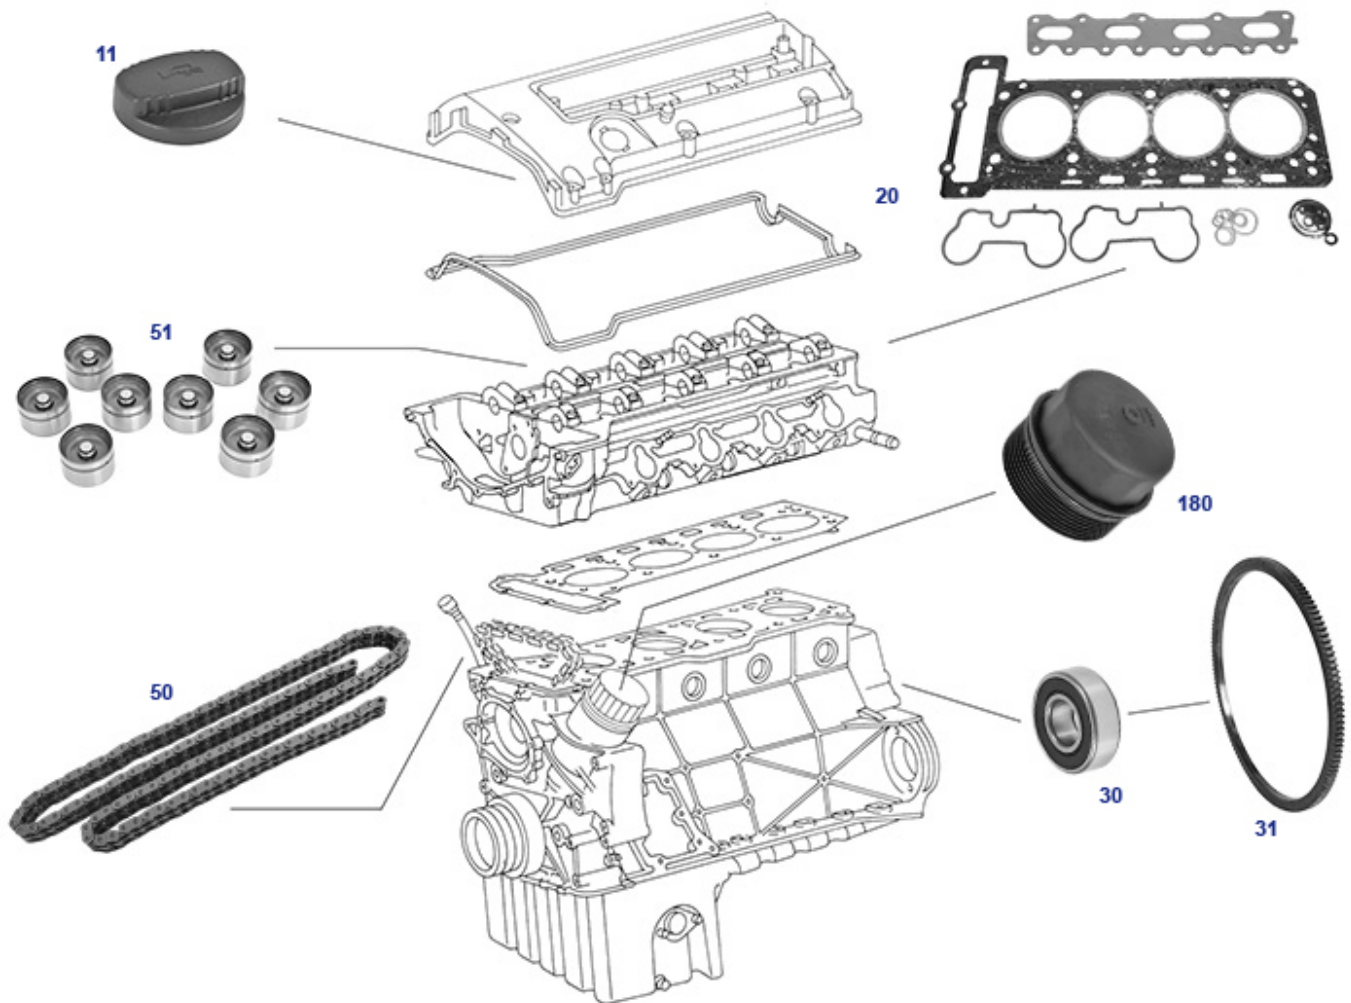

- Mercedes R170 "SLK" First Generation

SLS Import- und Export Handelsgesellschaft mbH

Content

01, 03, 05 Rumpfmotor M111, Dichtungen und häufig Gefragtes	4
09,15,18 Maintenance Eng.	5
25, 26, 27 Clutch, Gearbox, Automatic	6
33,35,40,42,43 Frequently Required Parts Axle, Brake, Steering	7
47, 49, 50	8
62, 64, 72, 88 Body	9
82 Lighting, Wipers, Heater	9
99 Add Ons	10

Jacobsrade 27 · D-22962 Siek
Tel. +49(0)40 656 939-0 · Fax +49(0)40 656 939-399
I-net: www.sls-hh.de · e-mail: service@sls-hh.de

01, 03, 05 Rumpfmotor M111, Dichtungen und häufig Gefragtes

11	Oil filler cap,plastic/snap on	250102	4,88 €	11	Seal ring, fits plastic oil filler caps, 47 x 59 x 2,5	701356	2,24 €
20	Gasket,valvecover M111 SLK 200 - 230 Kompr.	R7001210	23,68 €	20	Seal crankshaft rear, standard (no-rep), M103,111	705347	17,08 €
20	Set cyl head bolts M111.973	R7001181	31,00 €	20	Head gasket set e.g. 111.943	R7002200	114,00 €
20	Head gasket set e.g. 111.973	R7002300	130,13 €	20	Seal ring C/S frt M127 early, slim shape	303046	12,20 €
30	Starter ring gear, manual, engines 103, 111, ..	703201	61,67 €	30	Sender, crankshaft position	R7015266	41,65 €
50	Chain repair kit M111, e.g. 2.0, FEBI	R7005200	182,00 €	50	Set oil pump M111 with chain+rail	R7018402	202,30 €
50	el. solenoid, cam adjuster	R7005237	52,00 €	51	hydr valve lifter cup, M104/119 FN	905548	21,78 €
51	8 pcs. set hydr valve lifter cup, M104/119 FN	905549	140,90 €	180	threaded cap, plastic, oil filter housing M104,M111, ..	918403	17,80 €
180	Oil filter e.g. M104 .. NoName	918741	8,21 €	180	Oil filter e.g. M104, ... MANN	918041	10,28 €