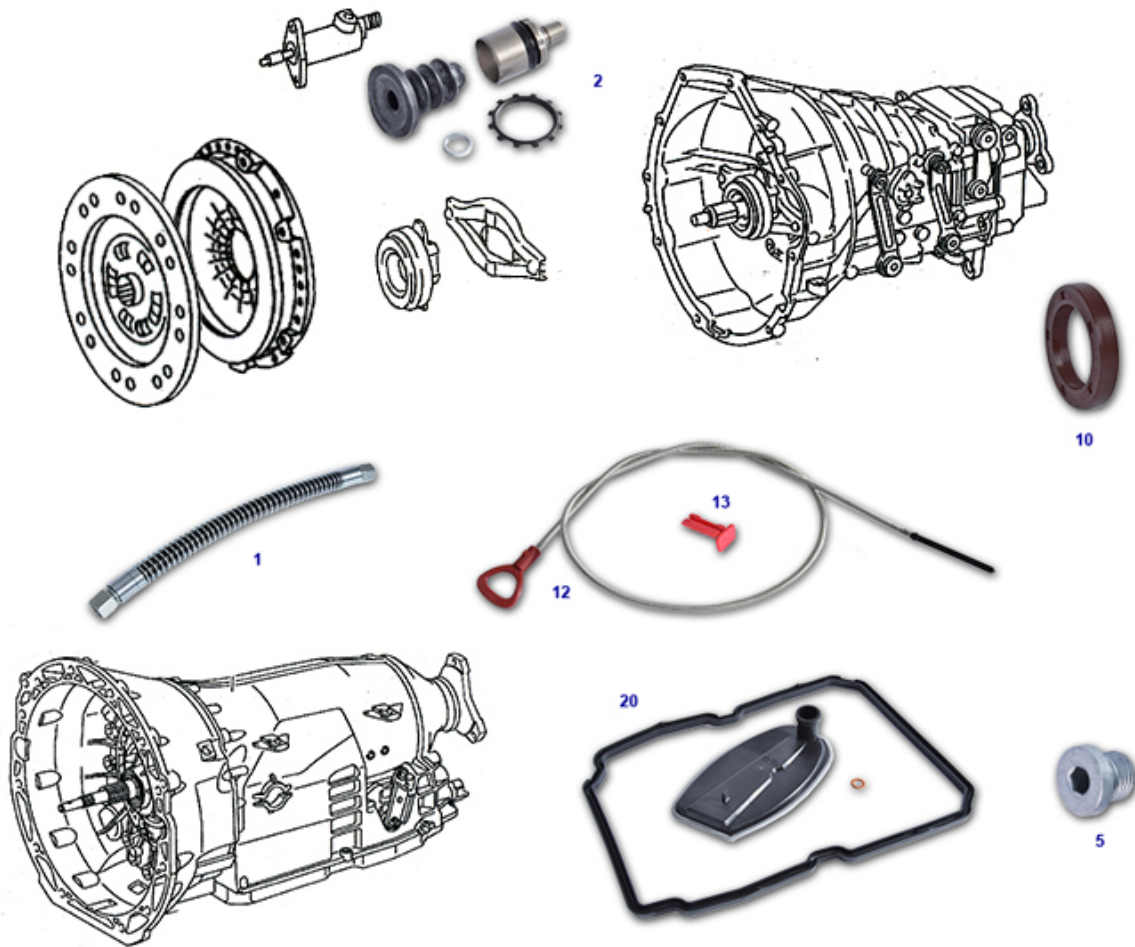

25, 26, 27 Clutch, Gearbox, Automatic

autom	Copper seal ring	207115	0,62 €	autom	Service kit Autm 722.6 e.g. W5... FEBI	927006	38,90 €
manual	clutch set 240mm Sachs, 2pcs:frict+press-plates	R7025001	351,59 €	autom	Electric kit Autom. 722.6: circuit board + plug	R2927054	302,12 €
manual	Clutch friction disc 240mm, Sachs Engine mount e.g. SLK 4-Cyl RH, Class, .. FN!	R7025011 R7022016	200,99 € 89,96 €	manual	Clutch pressure plate for 240mm Engine mount e.g. SLK 4-Cyl LH, Class, .. FN!	R7025002 R7022013	127,99 € 73,90 €
autom	Gasket kit Autm.box 722.6 (W5)	927805	87,43 €	manual	central release mechanism Sachs	R7025004	140,00 €
manual	Seal ring input shaft eg G717 5-sp	926042	14,35 €	autom	Oil pan Autm. several W5A types	927507	85,00 €
manual	Ausrücklager zB 129.060, 170.435	925014	43,70 €	autom	Seal ring 14x20x1,5 copper, e.g. oilpan	799306	0,36 €
autom	Dichtring 43x58x7, FKM, Rechtsdrall	R7027045	7,78 €	1	Autm.-oil hose, 107.041 Left side, 129.060	727012	52,99 €
1	Oil hose, autm. to radiator	R7027013	16,50 €	2	Clutch slave cylinder	929001	35,05 €
2	Clutch master cyl. some 129, some 170	R2929104	40,70 €	2	Rep.-Satz Nehmerzylinder	729033	39,27 €
5	Drain plug Automatic M10x1 Inhex	927582	5,83 €	5	Seal ring 10x20, copper, sump autm 722.6	927023	0,65 €
12	Set universal leveler rod, oil Autom. 722.6 ..	927581	29,44 €	13	locking pin, fits level tube Autom. 722.6 ...	927580	2,80 €
20	Autm. Oil pan seal e.g. 722.6 ... FN	927304	7,52 €	20	Autm filter+gasket e.g. W5...	927005	16,39 €