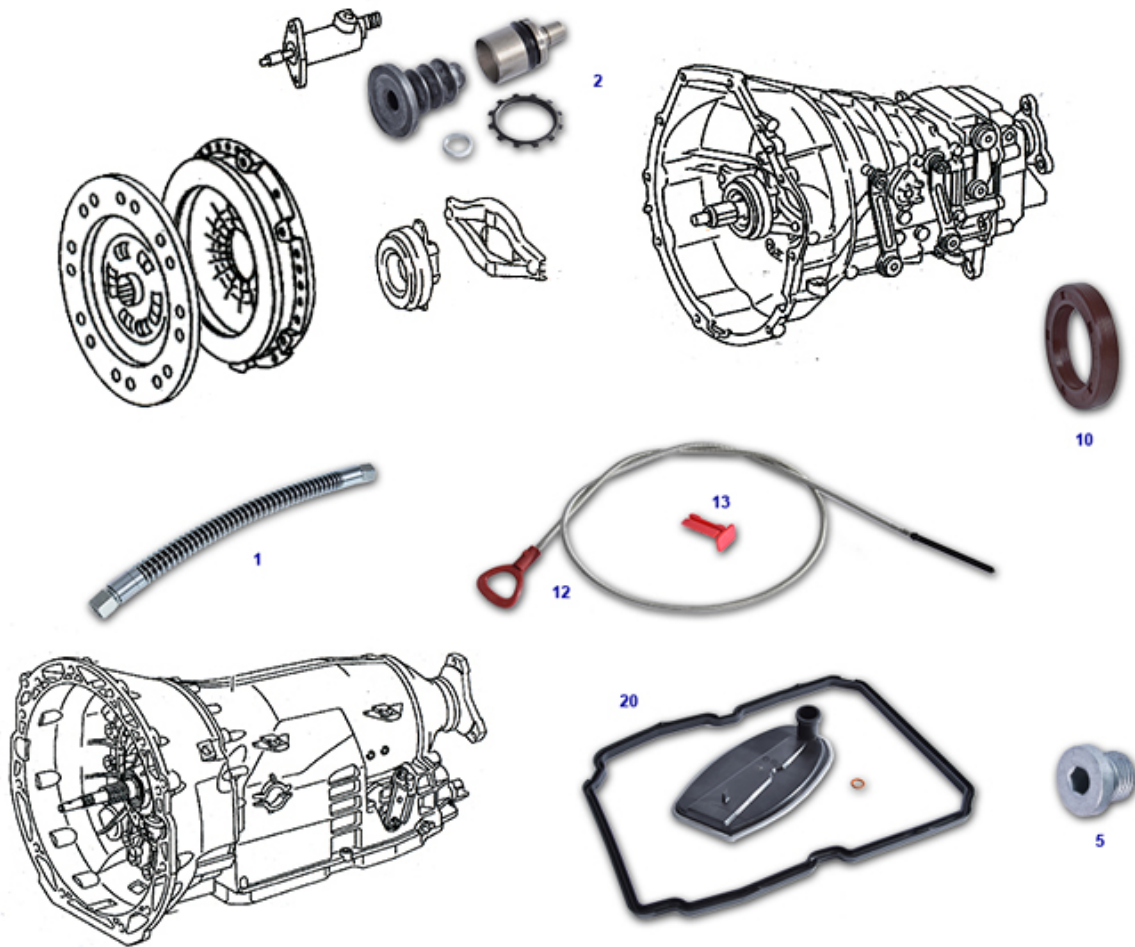

25, 26, 27 Clutch, Gearbox, Automatic

	Oil pan Autm. several W5A types	927507	€ 79,49		Gasket kit Autm.box 722.6 (W5)	927805	€ 94,00
	bushing, autm. lever link, ref.-No. A2029920010	R7026043	€ 2,77		Rubber O-Ring, ref 140 997 3645	R7027067	N/A
	el. junction Autm. 722.6xx outer conn. , ref.-No.	R2927058	€ 11,40		adaptor, wire actuator in Autm. 722602 FN	R7027213	€ 15,67
	Engine mount e.g. SLK 4-Cyl LH, Class, .. FN!	R7022013	€ 59,85		Engine mount e.g. SLK 4-Cyl RH, Class, .. FN!	R7022016	€ 72,85
	Rear engine rubber mount, e.g. SLK 320	R7024021	N/A		Rear engine rubber mount, e.g. 170.435 manual	R7024020	N/A
	A1409901150, Nut	R7026071	N/A		central release mechanism Sachs	R7025004	€ 116,35
	clutch set 240mm Sachs, 2pcs:frict+press-plates	R7025001	N/A		Clutch pressure plate for 240mm	R7025002	€ 106,01
	Clutch friction disc 240mm, Sachs	R7025011	€ 167,89		Electric kit Autom. 722.6: circuit board + plug, F	R2927054	€ 244,63
	sealing ring set for adaptor plug	R7027025	€ 4,50		A1262605101	926010	N/A
	Ausrücklager zB 129.060, 170.435	925014	€ 30,02		Service kit Autm 722.6 e.g. W5... FEBI	927006	€ 36,99
	N000000001045	750428	N/A		Seal ring 14x20x1,5 copper, e.g. oilpan	799306	€ 0,14
	Copper seal ring	207115	€ 0,18		Seal ring input shaft eg G717 5-sp	926042	€ 14,35
	Dichtring 43x58x7, FKM, Rechtsdrall	R7027045	€ 7,78	1	Oil hose, autm. to radiator	R7027015	€ 13,55
1	Oil hose, autm. to radiator	R7027014	€ 13,36	1	Oil hose, autm. to radiator	R7027013	€ 11,90
1	Autm.-oil hose, 107.041 Left side, 129.060	727012	€ 52,99	2	Clutch slave cylinder	929001	€ 26,45
2	Clutch master cyl. some 129, some 170	R2929104	€ 26,84	2	Rep.-Satz Nehmerzylinder	729033	€ 30,84